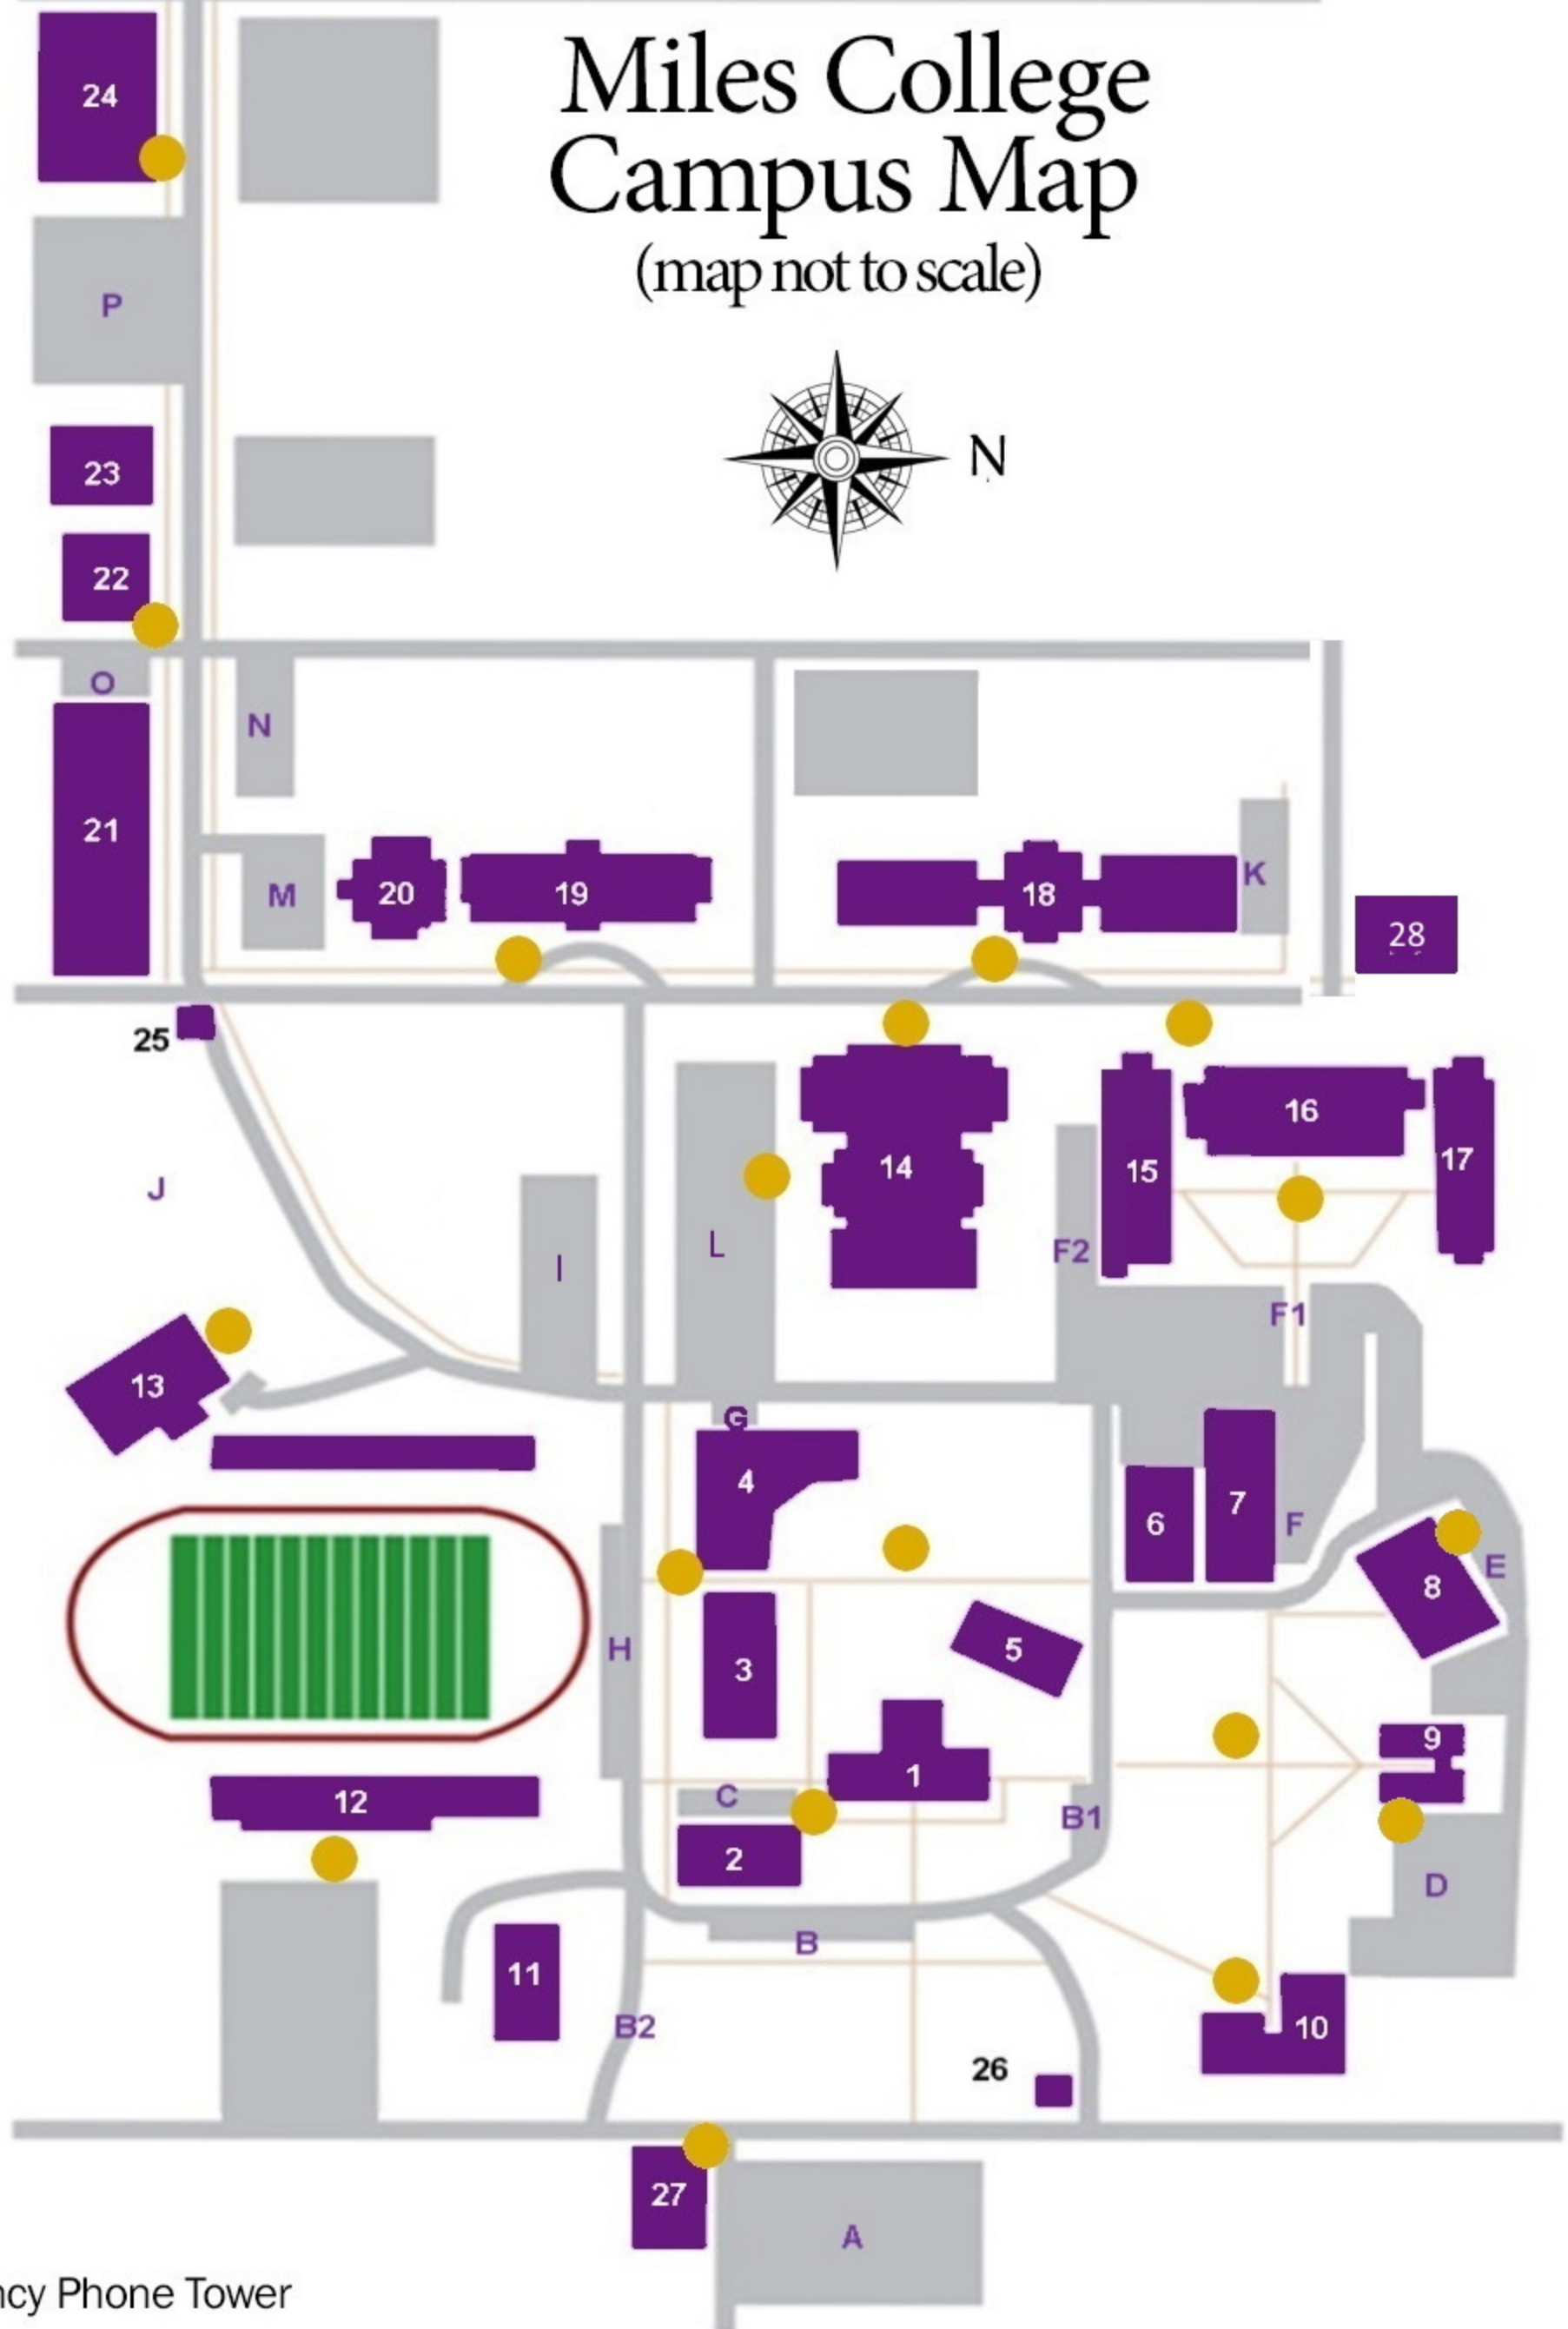

Miles College Campus Map

(map not to scale)

● - Emergency Phone Tower

CAMPUS BUILDINGS

1. Brown Hall
2. Williams Hall
3. Taggart Hall
4. Kirkendoll Learning Resources Center
5. Social Science Building / Miles Law School
6. McKenzie Hall
7. Alabama Hall
8. Norton Student Union Building
9. Erskine Ramsay Hall
10. Bell Hall
11. President's Residence
12. Albert J. H. Sloan Stadium
13. Field House
14. Dr. George T. French Jr. Student Activities Center
15. L.H. Pitts *Women's Residence Hall*
16. Richard O. Bass *Women's Residence Hall*
17. E.P. Murchinson *Men's Residence Hall*
18. Stewart Reddick *Men's Residence Hall*
19. Bishop Teresa E. Snorton Residence Hall
20. Welcome and Admission Center
21. Pearson Hall
22. Arthur Means Jr. *Band Room*
23. Band Annex
24. Knox-Windham Gymnasium
25. West Gate Entrance
26. East Gate Entrance
27. Social Work Annex
28. Police Station

CAMPUS PARKING

- A. Student Parking
- B. Administrative Parking
- B1. Administrative Parking
- B2. Faculty and Staff Parking
- C. Reserved Faculty and Staff
- D. Reserved Faculty, Staff, and Student Parking
- E. Student Parking
- F. Reserved Faculty, Staff, and Student Parking
- F1. Student Parking
- F2. Student Parking
- G. Faculty, Staff, and Student Parking
- H. Reserved Faculty and Staff Parking
- I. Faculty, Staff, and Student Parking
- J. Faculty, Staff, and Student Parking
- K. Student Parking
- L. Student Parking
- M. Faculty, Staff, and Visitor Parking
- N. Faculty, Staff, and Student Parking
- O. Reserved Faculty and Staff Parking
- P. Reserved Faculty, Staff, and Student Parking